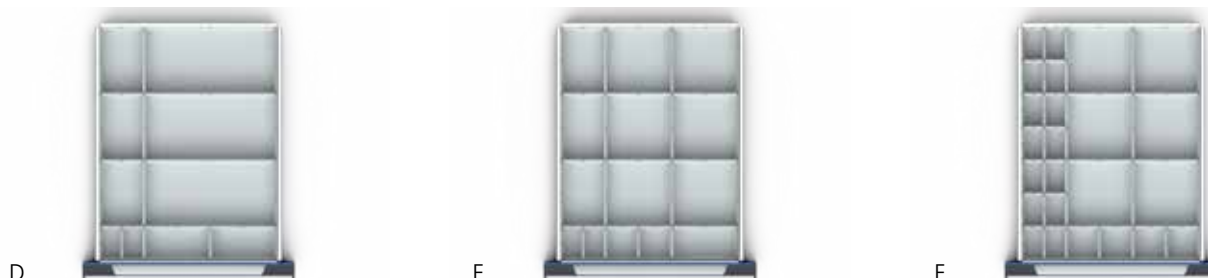

525mm Wide x 650mm Deep Plastic Boxes

Model	Qty of Boxes	Quantity of Boxes							75mm Drawer		100mm+ Drawer	
		50 x 50	50 x 75	75 x 75	75 x 150	100 x 150	150 x 150	300 x 150	Order Ref.	Price £	Order Ref.	Price £
D	10		2		2	3		3	/	/	43020753	30.05
E	14		2	2	1	3	6		43020794	28.09	43020754	31.36
F	24		14	4			6		43020795	33.97	43020755	39.85