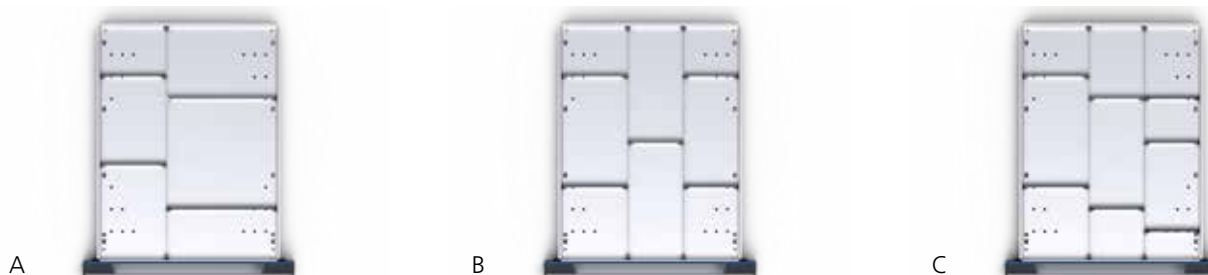

cubio | **Dividers** 525 Wide x 650 Deep Cabinet / Cupboard (400 x 525 internal)

525mm Wide x 650mm Deep Metal Dividers

Model	Total Compartments	Qty of Compartments			75mm Drawer		100 / 125mm Drawer		150mm+ Drawer	
		125	150	250	Order Ref.	Price £	Order Ref.	Price £	Order Ref.	Price £
A	6		3	3	43020628.51	26.14	43020630.51	26.78	43020632.51	30.33
B	8	5	3		43020629.51	30.80	43020631.51	35.10	43020633.51	38.10
C	10	7	3		43020714.51	35.45	43020715.51	38.76	43020716.51	43.82