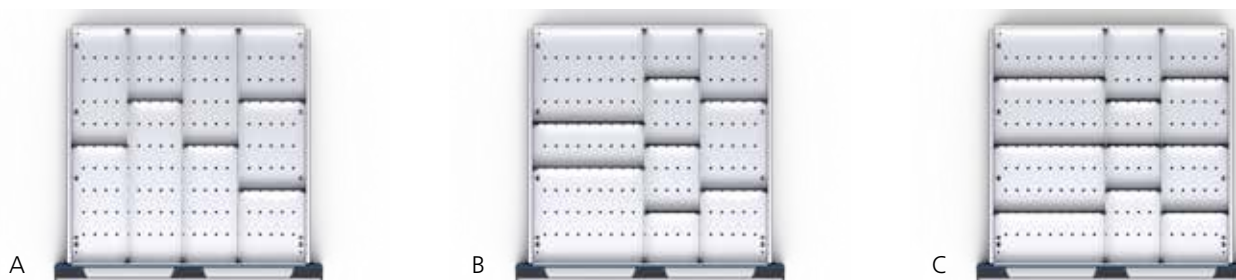

cubio | **Dividers** 650 Wide x 650 Deep Cabinet / Cupboard (525 x 525 internal)

650mm Wide x 650mm Deep Metal Dividers

Model	Total Compartments	Qty of Compartments			75mm Drawer		100 / 125mm Drawer		150mm+ Drawer	
		125	150	250	Order Ref.	Price £	Order Ref.	Price £	Order Ref.	Price £
A	9	6	3		43020641.51	35.32	43020643.51	36.91	43020645.51	42.35
B	10	4	3	3	43020640.51	38.24	43020642.51	39.68	43020644.51	45.33
C	12	4	4	4	43020720.51	43.31	43020721.51	45.13	43020722.51	52.75