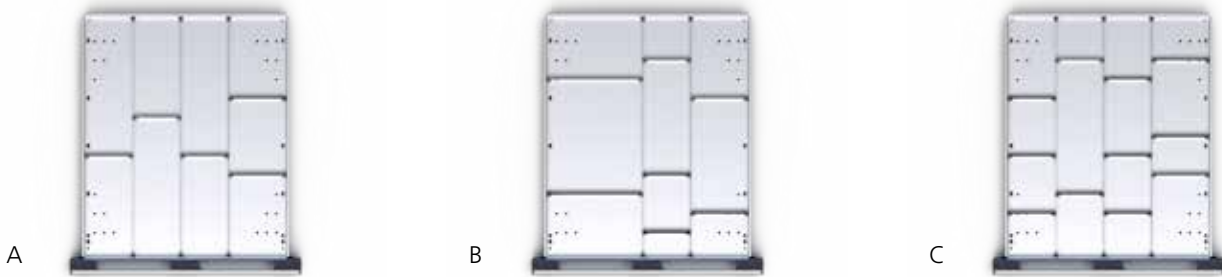

cubio | Dividers 650 Wide x 750 Deep Cabinet / Cupboard (525 x 625 internal)

650mm Wide x 750mm Deep Metal Dividers

Model	Total Compartments	Qty of Compartments			75mm Drawer		100 / 125mm Drawer		150mm+ Drawer	
		125	150	250	Order Ref.	Price £	Order Ref.	Price £	Order Ref.	Price £
A	9	6	3		43020647.51	38.00	43020649.51	39.05	43020651.51	44.11
B	10	4	3	3	43020646.51	42.67	43020648.51	43.73	43020650.51	47.55
C	15	11	4		43020723.51	52.23	43020724.51	54.72	43020725.51	58.35