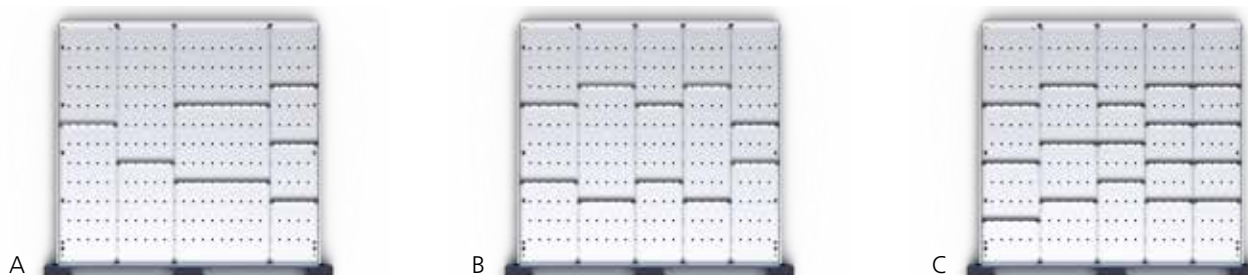

cubio | **Dividers** 800 Wide x 750 Deep Cabinet / Cupboard (675 x 625 internal)

800mm Wide x 750mm Deep Metal Dividers

Model	Total Compartments	Qty of Compartments			75mm Drawer		100 / 125mm Drawer		150mm+ Drawer	
		125	150	250	Order Ref.	Price £	Order Ref.	Price £	Order Ref.	Price £
A	11	4	4	3	43020664.51	44.17	43020666.51	47.23	43020668.51	55.97
B	15	9	6		43020665.51	52.09	43020667.51	57.14	43020669.51	68.03
C	22	14	8		43020732.51	71.28	43020733.51	75.26	43020734.51	89.79