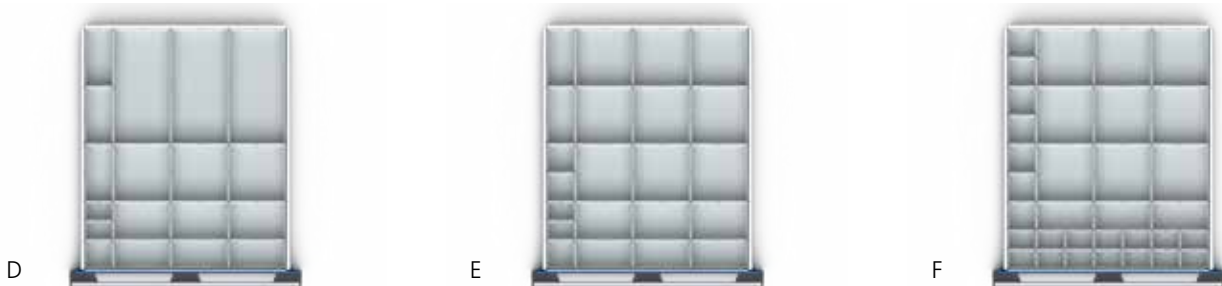

650mm Wide x 750mm Deep Plastic Boxes

Model	Qty of Boxes	Quantity of Boxes							75mm Drawer		100mm+ Drawer	
		50 x 50	50 x 75	75 x 75	75 x 150	100 x 150	150 x 150	300 x 150	Order Ref.	Price £	Order Ref.	Price £
D	18		2	1	6	3	3	3	/	/	43020762	46.07
E	22		2	3	5	3	9		43020800	41.16	43020763	46.39
F	33		14	7	3		9		43020801	47.03	43020764	56.18